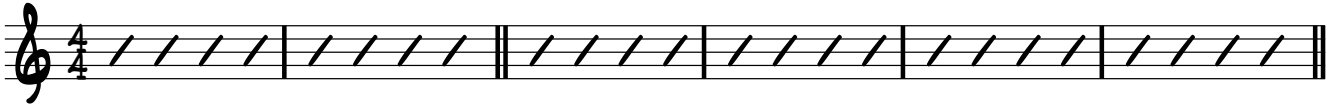

Worthy

♩=75

Rock Feel

Nikki Fletcher and Ryan Smith

Intro

Keys Only Add Drums Band In

Am F C Am F C Am F C

Verse