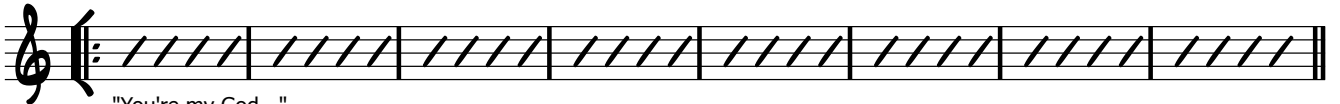

Keys & Loop Only

7 Am F C Am F C G Am F G Am F

"Could it be..."

1st x Add Bass

15 Am F C Am F C G Am F G Am F

"You're my God..."

Chorus

Band In